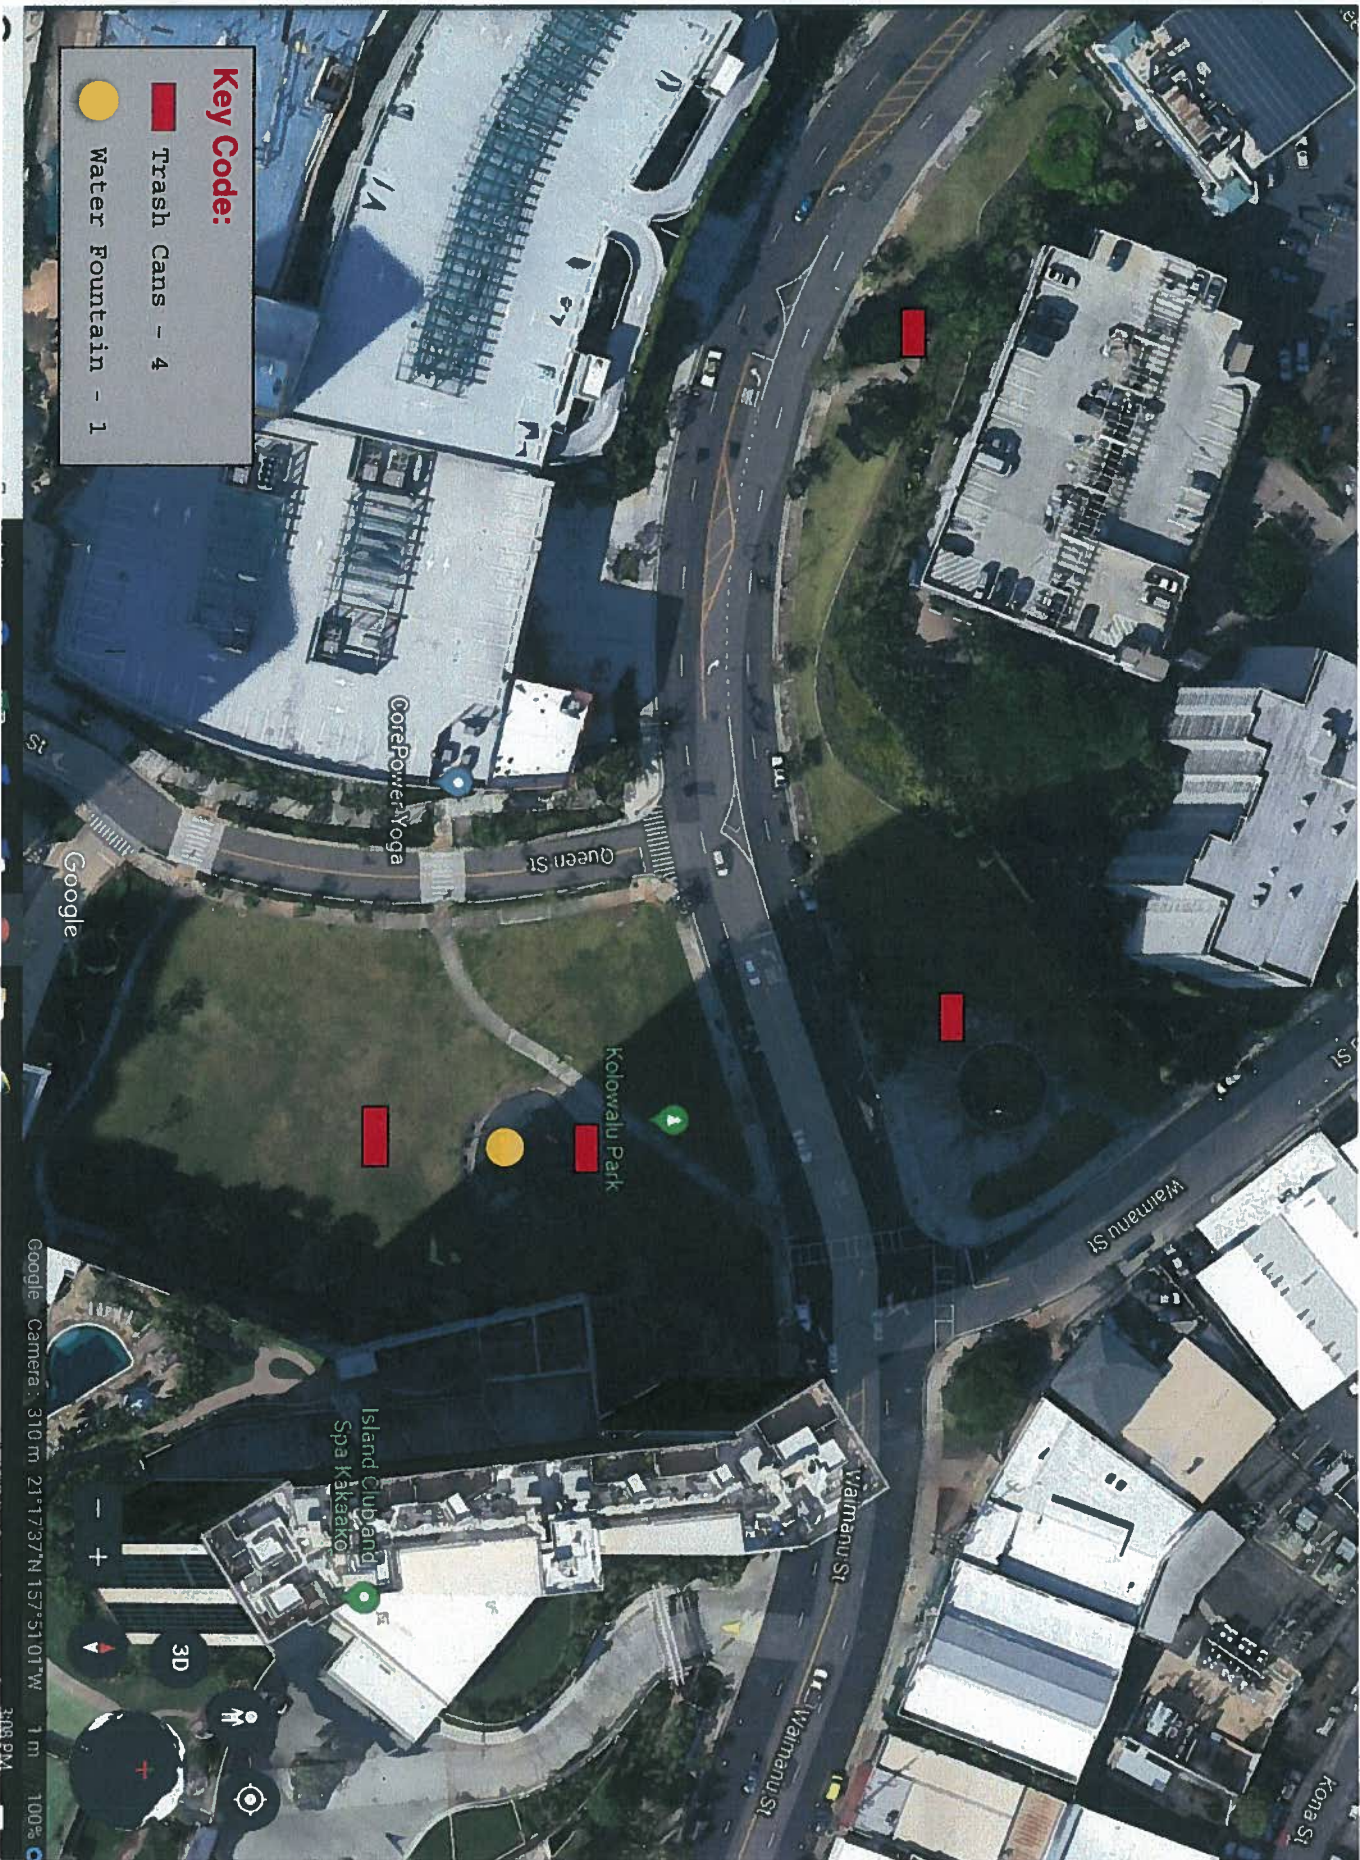

Attachment 3 – Map of Kewalo Basin Harbor and Kolowalu Park

KOLOWALLU PARK

KEWALO BASIN HARBOR

KBH Diamond Head Comfort Station

Women's Comfort Station:

- 1 - Sink
- 2 - Toilets

Men's Comfort Station:

- 1 - Sink
- 1 - Urinal
- 1 - Toilet

Key Code:

 Trash Cans - 3